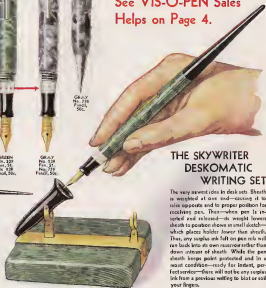

THE SKYWRITER DESKOMATIC WRITING SET